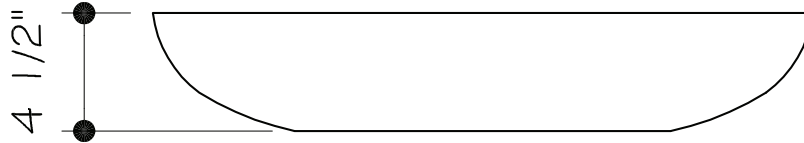

VIGO Glass Rectangular Vessel Bathroom Sink in Golden Greek
VG07045

FRONT VIEW