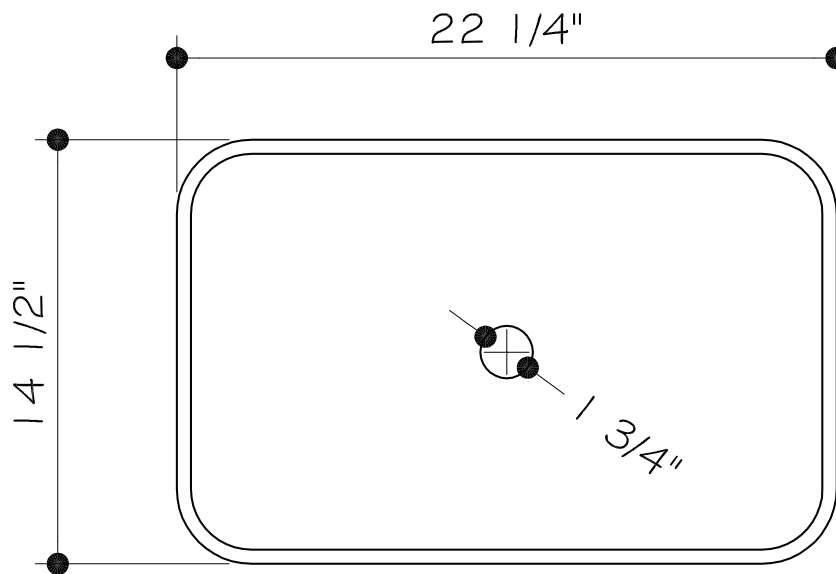

VIGO Glass Rectangular Vessel Bathroom Sink in Golden Greek
VG07045

MEASUREMENTS	
Overall Height	4 1/2"
Overall Length	22 1/4"
Overall Width	14 1/2"
Interior Width	13 1/2"
Interior Length	21 1/4"
Thickness	1/2" (12 mm)

FRONT VIEW

TOP VIEW

NOTE: DRILL HOLE SIZE IN COUNTER TOP $\varnothing 1 \frac{3}{4}$ "
GLASS THICKNESS $\frac{1}{2}$ "
GLASS DIAMETER AND HEIGHT MAY VARY UP TO $\frac{1}{2}$ "